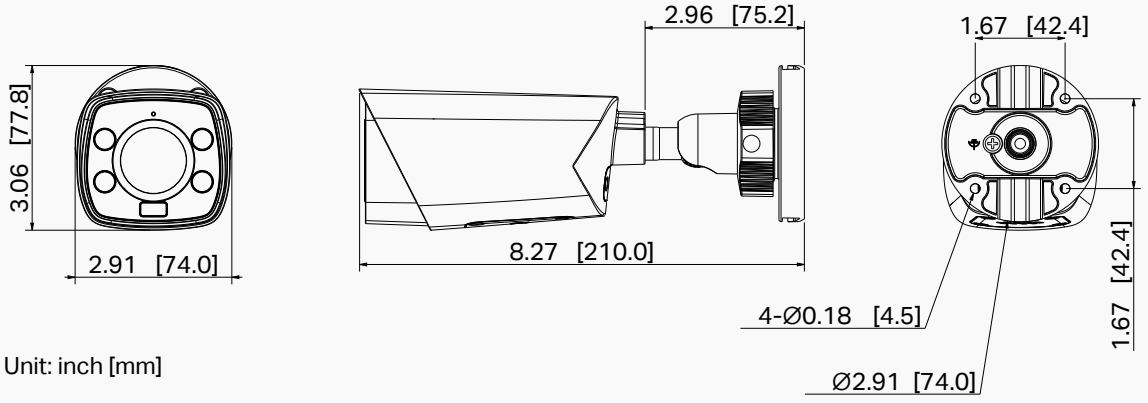

Dimensions

*The microSD card is not included in the package.

Specifications are subject to change without notice. All brands and product names are trademarks or registered trademarks of their respective holders. © 2026 TP-Link