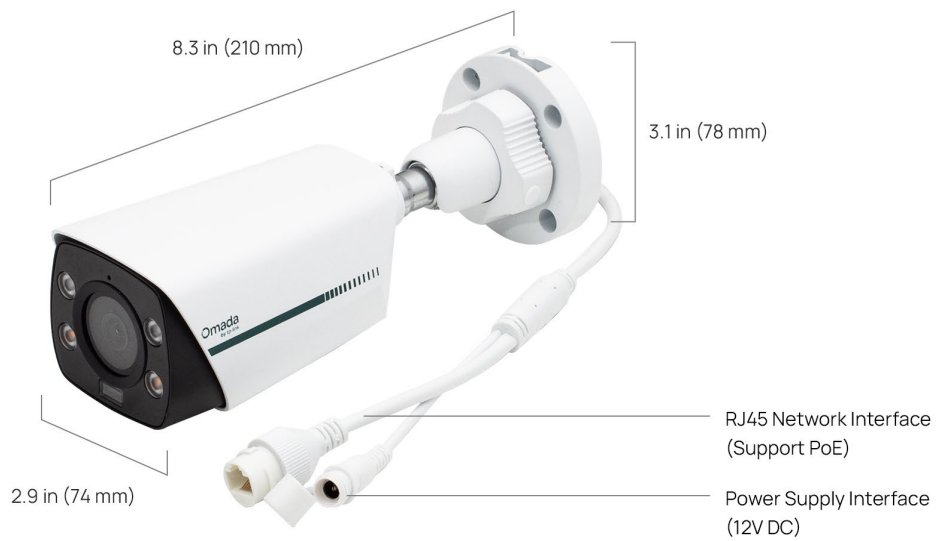

Build Features

*The microSD card and pole mounting kits are not included in the package.